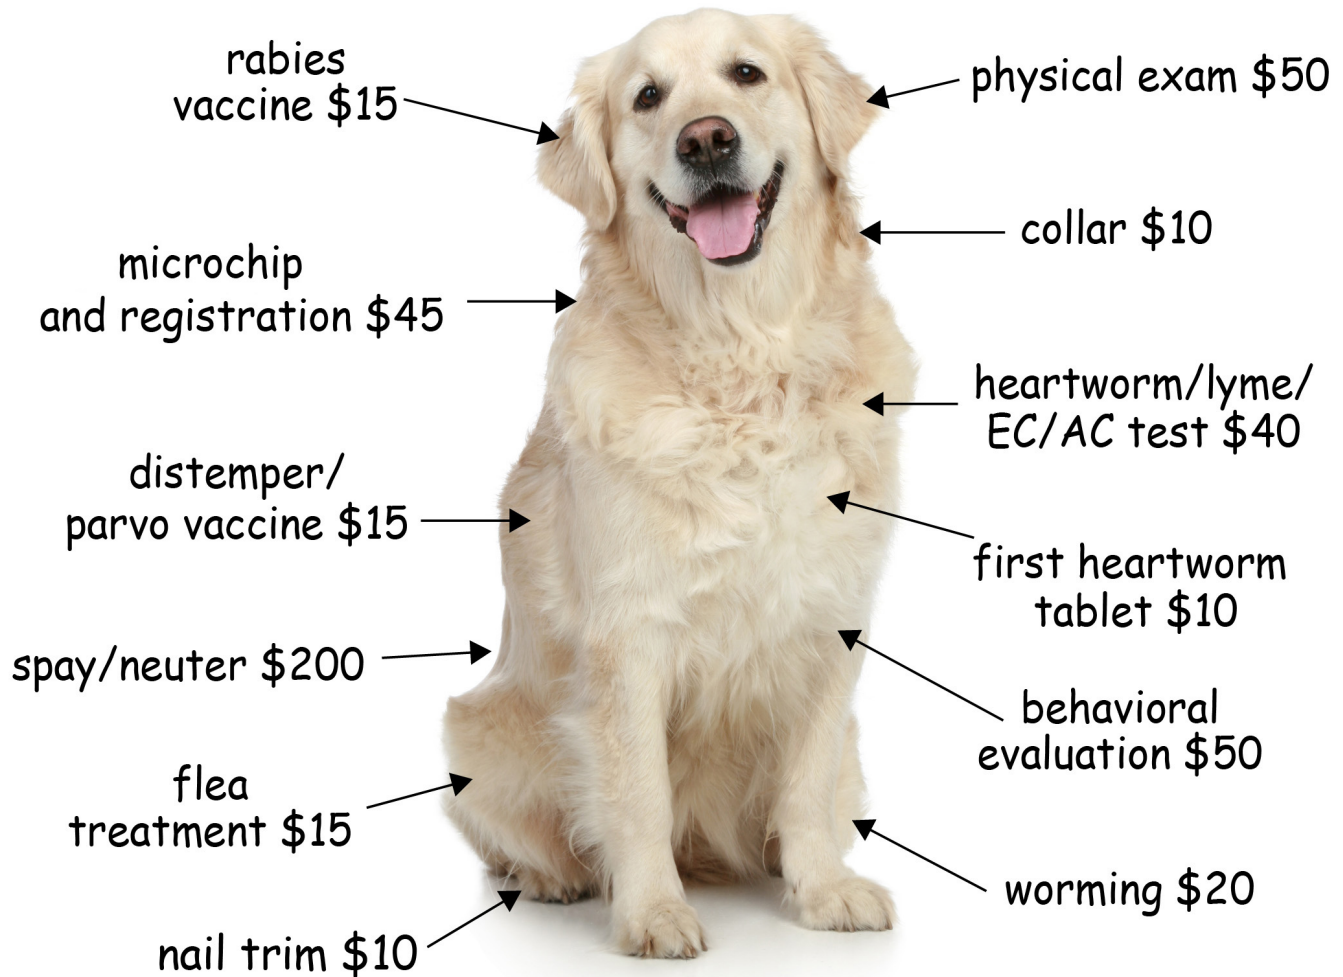

# Adopt a **DOG** from **Second Chance Animal Services** and get all of these:

## **A lifetime of love & companionship: PRICELESS!**

Our adoption fee for adult dogs includes all of this, plus the support of our adoption staff and a lifetime return policy (if you are unable to keep your pet at any time,) for only \$275. For puppies, the adoption fee is \$350-\$400. (a value of over \$450). You will also receive an adoption packet filled with valuable information and savings!